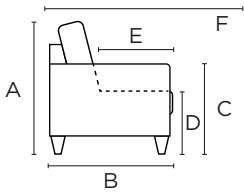

104/6 Walnut

217/6 Chrome

+ ADD-ON

Mattress Protector

Bedding Sheet Set

Track Recliner

Cup Holder Armrest

Universal Headrest

Decoration Cushion

Frame & Comfort Construction

Explore more at www.luonto.com

General Measures*

A 35 B 39.75 C 22.75

D 17 E 21.75 F 63.75

Mattress Thickness 5

Total Depth Open 86.5