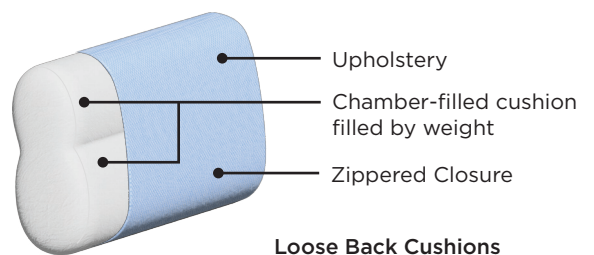

104/6 Walnut

217/6 Chrome

+ ADD-ON

Mattress Protector

Bedding Sheet Set

Track Recliner

Cup Holder Armrest

Universal Headrest

Decoration Cushion

Frame & Comfort Construction

Explore more at www.luonto.com

General Measures*

A 35 B 39.75 C 22.75

D 17 E 21.75 F 63.75

Mattress Thickness 5

Total Depth Open 86.5