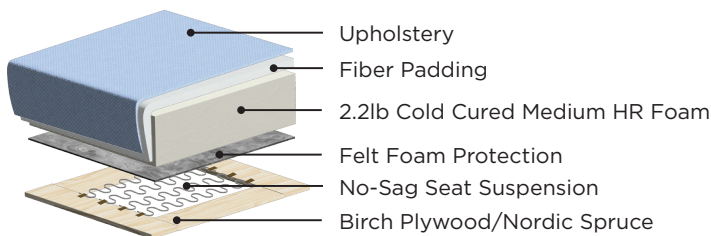

Frame & Comfort Construction

Explore more at www.luonto.com